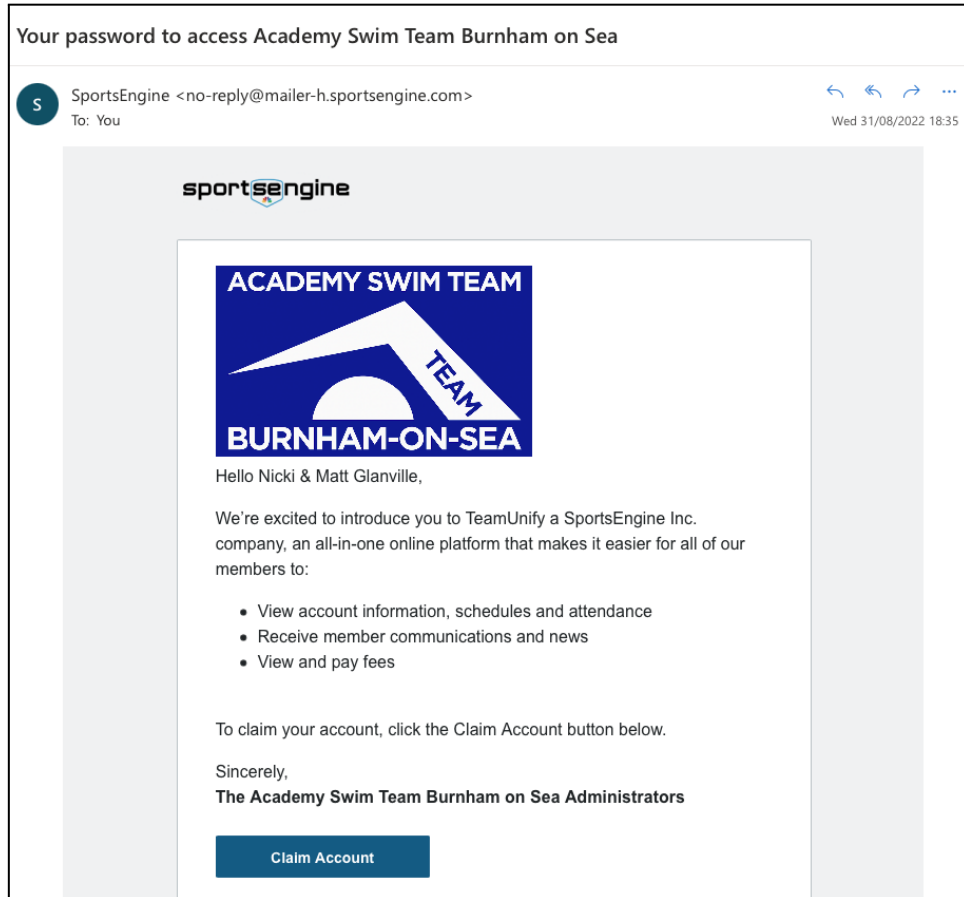

2 - Click on 'Claim Account' and it will take you to the Sports Engine site account creation page below. Enter your name and date of birth and your email address should already be populated in that field.